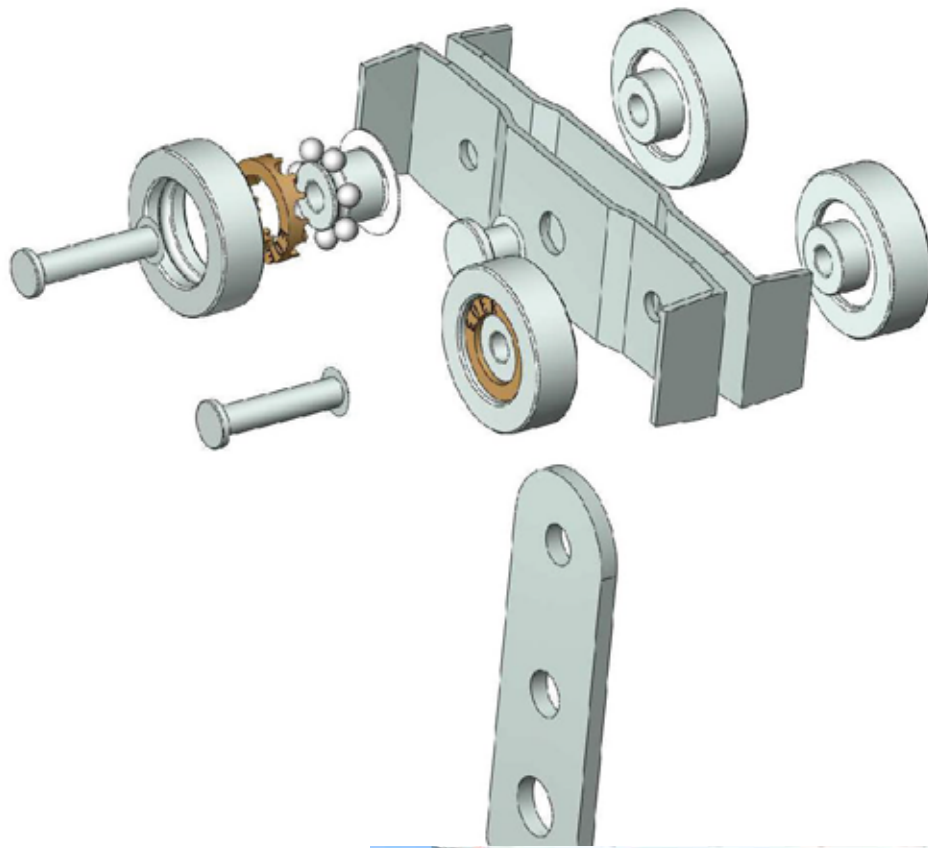

Industrial applications

Wired or gravity air transport:
Slaughterhouse and food
transportation, industrial laundry
Tools transportation on automotion
assembly lines

Trucks TARPULINS

Stage sliding curtains

Supermarket carts/trolleys

Side/lateral sectional sliding doors

Etc

B. Uebera s/nº - APDO. 135
20570 BERGARA (SPAIN)
Tel: +34 943 762 753 - Fax: +34 943 763 453
ederexport@edersl.com edersl@edersl.com
www.edersl.com